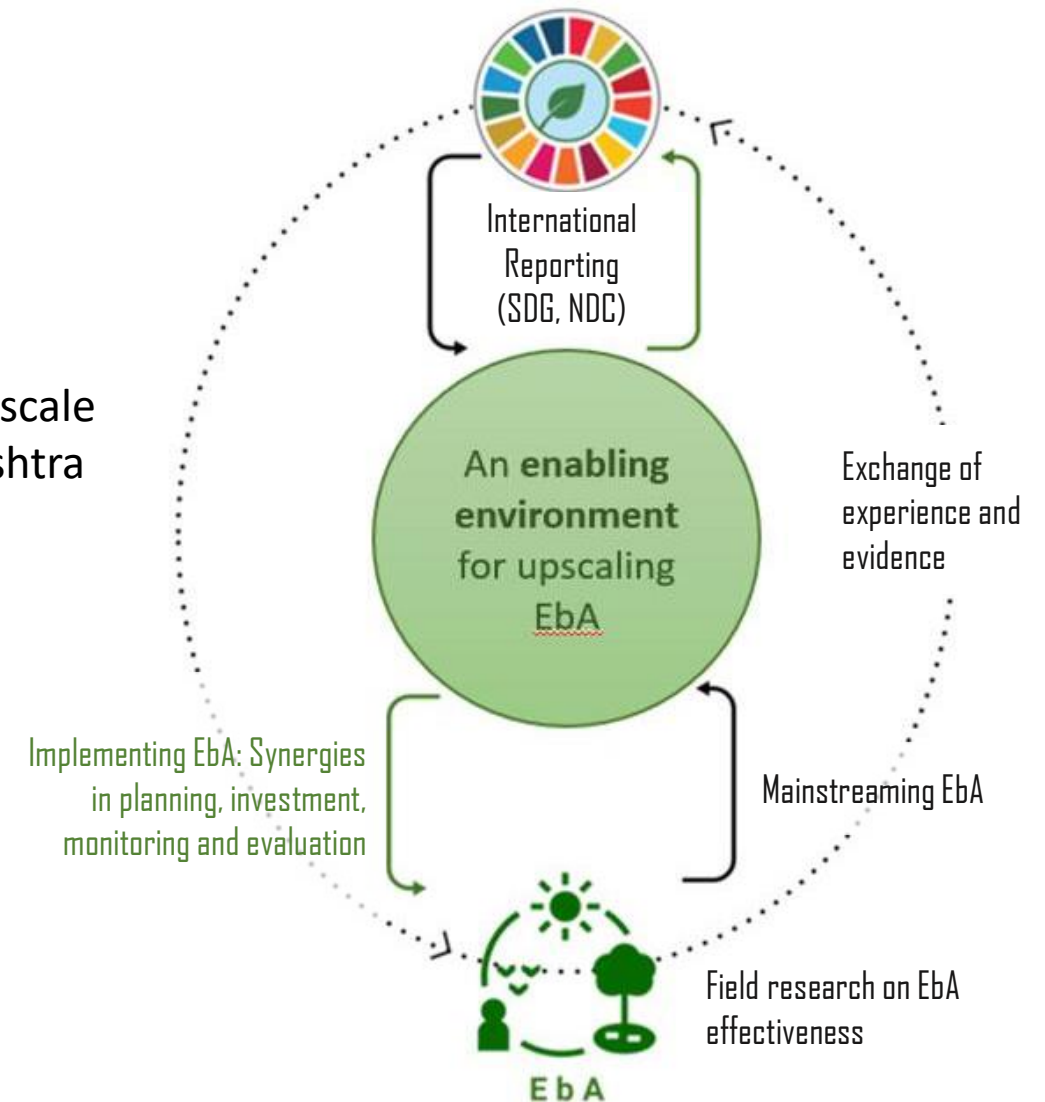

Climate-SDG Integration Project

Key IKI areas of work

- Conserving Biodiversity
- Adapting to Climate Change

Ecosystems-based Adaptation (EbA)

- Global agreements: Paris Agreement and the Agenda 2030

GLOBAL

Roadmap to upscale EbA in Maharashtra

NATIONAL

LOCAL

Supported by:

Climate-SDG Integration Project

Results and Products

- Results:
 - Study of EbA effectiveness, in two villages of Maharashtra.
 - A multi-sectoral expert committee to support the development of the Roadmap.
 - Several sector-based dialogues (biodiversity, agriculture, water, land and forest) for the Roadmap.
 - Contributed to recognising EbA in reforming watershed development programmes.
- Publications:
 - Paper “Scaling Ecosystem-based Adaptation to Climate Change in Maharashtra, India. An Analysis of Policies and Programmes”.
 - Series of Info brief on EbA and its benefits.